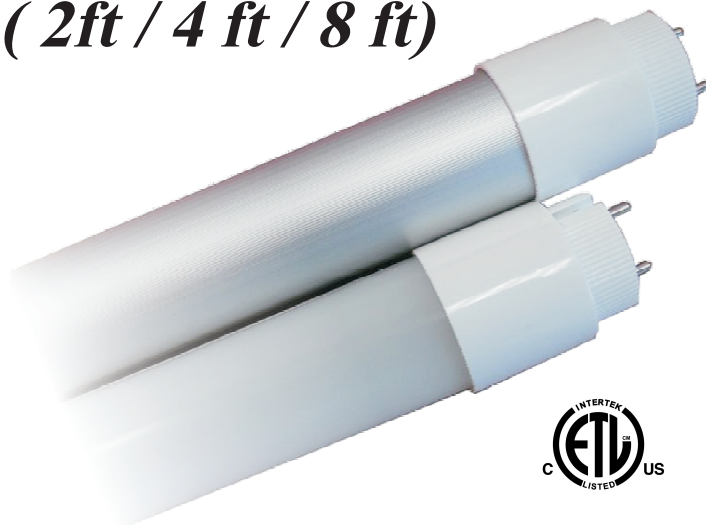

# T8 LED Light Tube

( 2ft / 4 ft / 8 ft )

## Features

- Anodized aluminum housing designed for thermal dissipation.
- Impact resistant frosted diffuser.
- Available in 24" ,48" , 94" lengths.
- Emits no UV or infrared rays that can harm artwork or perishable inventories.

Model No	EDT8-10CW	EDT8-20CW	EDT8-40CW
	EDT8-10WW	EDT8-20WW	--
Description	2ft LED Tube	4ft LED Tube	8ft LED Tube
Lens	Frosted	Frosted	Frosted
Color Temp.	3000K (WW)	3000K (WW)	--
	5500K (CW)	5500K (CW)	6000K (CW)
Input Voltage	120-277V	120-277V	90-264V
Power Consumption	10W	20W	50W
Total Luminous	480lm (WW)	960lm (WW)	--
	600lm (CW)	1200lm (CW)	3200lm (CW)
Beam spread Angle	120°	120°	120°
Operating Temp. Range	-4°F to 122°F	-4°F to 122°F	-4°F to 122°F
Dimension	23 1/4" x 1 3/8"	47 1/4" x 1 3/8"	94 3/8" x 1 3/8"
Lifespan (hours)	50,000 hrs	50,000 hrs	50,000 hrs
Warranty	3 years	3 years	3 years