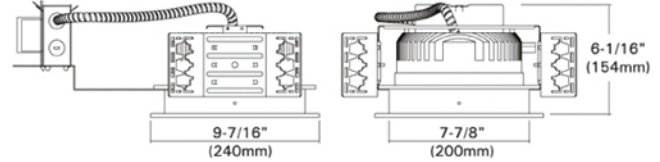

8117H

8" LED Architectural Recessed Housing

Royal Pacific Ltd.

4931 Paseo Del Norte NE

Albuquerque, NM 87113

Ph: 1-800-937-6925

Fax: 1-888-207-9509

8" LED Housing

8117H-3 – 3000K

8117H-5 – 5000K

8117H-6 – 6500K

MAIN FEATURES

Features:

- Non-IC
- 2500 Lumen output (30W LED).
- 120V - 277V, 60Hz electronic driver installed on junction box for easy access.
- Can be dimmed with a 0-10 volt dimming system.
- J-box is listed for through branch circuit wiring (4 in – 4 out), with five ½" knockouts and four non-metallic cable knockouts with strain clamps.
- 3 port quick connectors pre-installed in all j boxes.
- C-Channel bracket allows 5" vertical adjustment which accommodates ½" EMT conduit or C-channel hanger bars (included).

Trims:

Project:
Contact:
Location:
Fixture Type:

Quantity	Remarks