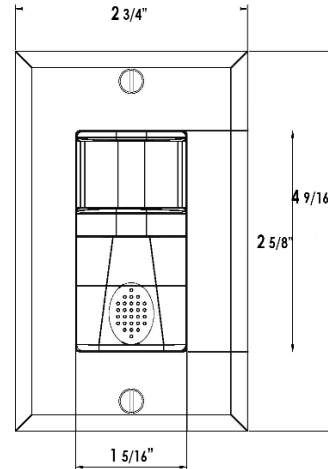

9232WH Manual-on Vacancy Sensor

Royal Pacific Ltd.

4931 Paseo Del Norte NE

Albuquerque, NM 87113

Ph: 1-800-937-6925

Fax: 1-888-207-9509

Vacancy Sensor

Main Feature

Feature:

- California Title 24 compliant.
- cUL listed.
- Passive infrared (PIR) technology.
- Push-in and side wire.
- Manual-On operation.
- With Nightlight.
- Adjustable time delay from 1 minute to 30 minutes.
- Works with most common residential lighting types
- Two years warranty.

Specifications:

- 120 V, 60 Hz.
- Neutral required.
- Coverage: 180°, max. 600 sq. Ft.
- Load requirements: 0-600W incandescent, fluorescent, compact fluorescent (CFL), magnetic low-voltage (MLV) and electronic low-voltage (ELV), 1/6 HP@ 120V Motor.