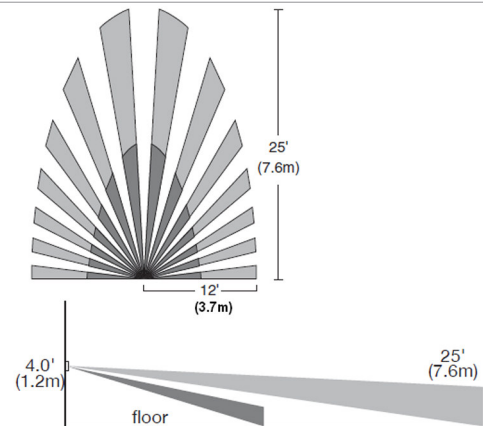

Coverage

Project:
Contact:
Location:
Fixture Type:

Quantity	Remarks