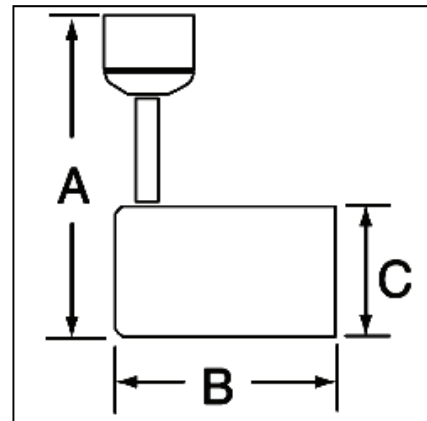

**7529 Line Voltage Track Head**

**7529BK** Black  
**7529WH** White

**Features:**

- Universal Lamp Holder
- Mini Swivel
- 150W Max
- PAR1BR/R Type Lamps
- Dimensions (Refer to Drawing, Below)
  - A = 2 1/2"
  - B = 4"
  - C = 2"
- Available Finishes:
  - Black
  - White