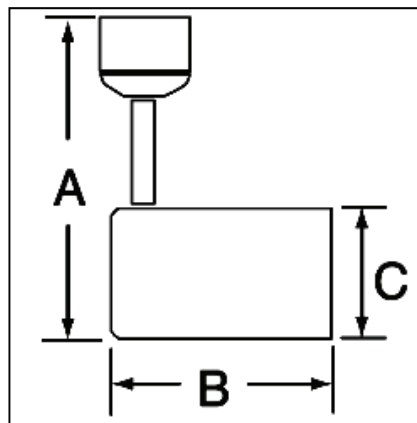

7540 Line Voltage Track Head

7540BA Brushed Aluminum
7540BK Black
7540WH White

Features:

- Front Loaded Lamp
- Gimbal Ring
- 150W Max
- PAR38 Lamp
- Dimensions (Refer to Drawing, Below)
 - A = 9 3/4"
 - B = 5 1/2"
 - C = 5"
- Available Finishes:
 - Black
 - Brushed Aluminum
 - White