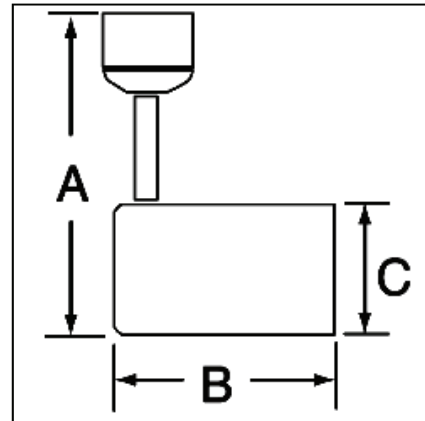

7542-A Low Voltage Track Head

7542BK-A Black
7542WH-A White

Features:

- Square Head
- 12V
- 75W Max
- MR16 Lamp
- Transformer Included
- Dimensions (Refer to Drawing, Below)
 - A = 5 7/16"
 - B = 2 7/8"
 - C = 2 1/4"
- Available Finishes:
 - Black
 - White