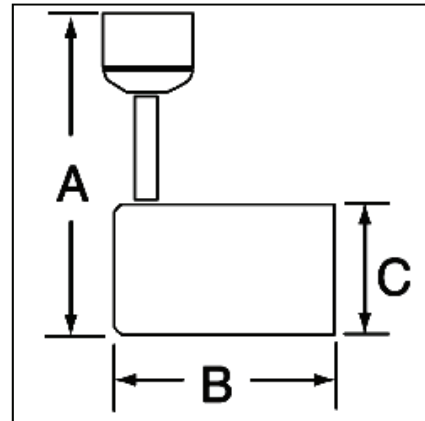

7543-A Low Voltage Track Head

7543BA-A Brushed Aluminum
7543BK-A Black
7543WH-A White

Features:

- Gimbal Ring
- 12V
- 75W Max
- MR16 Lamp
- Transformer Included
- Dimensions (Refer to Drawing, Below)
 - A = 4 7/8"
 - B = 2 7/8"
 - C = 2 1/8"
- Available Finishes:
 - Black
 - Brushed Aluminum
 - White