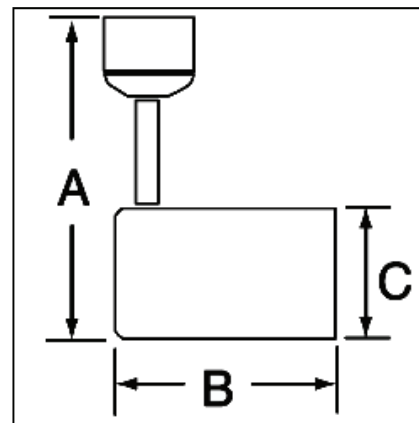

7565 Line Voltage Track Head

7565BA Brushed Aluminum
7565BK Black
7565WH White

Features:

- Mesh Roundback Head Shade
- 75W Max
- PAR30 Lamp
- Dimensions (Refer to Drawing, Below)
 - A = 4 1/8"
 - B = 4 7/8"
 - C = 4"
- Available Finishes:
 - Black
 - Brushed Aluminum
 - White