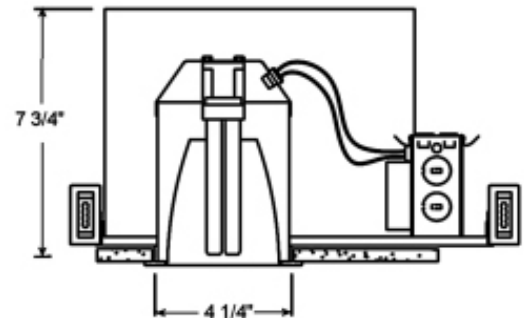

RP

LIGHTING • FANS

Type:
Project:
Comments:
Prepared By:

<b>Part #</b>	<b>8194HA-E26</b>
Category #:	8194
Product Category:	Recessed Fluorescent
Description:	4" IC rated Airtight Compact fluorescent housing
<b>Design Features</b>	
Thermal Protection	Protected against misuse of insulation and improper wiring
IC Rating	IC rated for direct contact w/ non cellulose type insulation
J Box	Listed for feed through wiring (4 in-4 out) and five ½" knockouts and four non metallic cable knockouts w/ strain clamps
Bar hangers	Pre installed allowing for position at any point w/in a 24" joist span. Can be turned 90° on plaster frame, & to fit T-bar spine w/out additional clamps for use in drop ceilings.
Nails	Pre installed captive nails on bar hangers
Wattage	1x26W
Lamp	G24/GX24 socket
Voltage	120V-60Hz
<b>Warranty</b>	<b>1 year limited warranty</b>
<b>Listing</b>	
ETL/UL	cULus for damp location
Meets Washington's State energy code for restricted airflow	

# Trim Options

	Type	Item#	Finishes	O.D.
	Baffle	8701	Black, white, oil rubbed bronze Optional BA, BK rings.	5"
	Shower Trim, Fresnel	8702FS	Wet location listed.	5"
	Reflector	8703	White, Clear, Brushed aluminum Optional BA, BK rings	5"
	Satin Glass	8704	Wet location listed White	5"
	Shower, Albalite	8705AL	Wet location listed	5"
	Eyeball	8706	Brushed Aluminum, black, white	5"
	Wall Wash	8707WW	White	5"
	Satin Bubble Glass	8710	Wet location listed White	5"
	Pin Hole	8721PN	White	5"
	Gimbal	8740	Black, white, brushed aluminum	5"