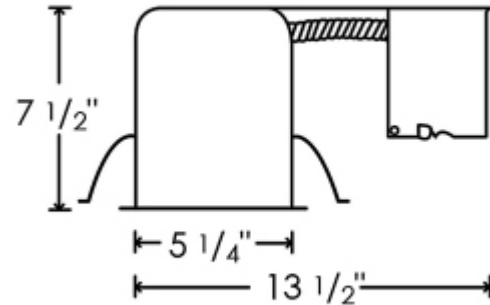

RP

LIGHTING • FANS

Type:
Project:
Comments:
Prepared By:

Part #	8402HRA-NB
Category #:	8402
Family:	Recessed
Product Category:	Recessed Remodel Housing
Description:	5" IC Airtight Remodel Housing – No socket bracket
Design Features	
Connectors	3 part quick connectors pre installed in all J Boxes
Construction	Remodel
Thermal Protection	Protected against misuse of insulation and improper wiring
IC Rating	IC Rated for direct contact with non-cellulose insulation
J Box	Listed for feed through wiring (4 in-4 out) and seven ½" knockouts
Wattage	75W Max Incandescent
Voltage	120V-60Hz
Socket	Attaches to bracket located on trim
Fit	Fits up to 1" thick ceiling
	7-1/2" height allows use in 2"x8" Joist construction
Warranty	1 year limited warranty
Listing	
ETL/UL	cULus certified for damp location
Meets Washington's State energy code for restricted airflow	

Trim Options

	Type	Item#	Finishes	O.D.
	Open Trim 75W Max PAR30/BR30	8601-BR	Socket bracket included Finishes: Black & White	6 3/4"
	Shower, Fresnel 40W Max, A19	8602FS- BR	Wet location listed Socket bracket included	6 3/4"
	Shower, Albalite 40W Max, A19	8605AL- BR	Wet location listed Socket bracket included	6 3/4"
	Eyeball 75W Max PAR30/BR30	8606-BR	Finishes: Black, White and Brushed Aluminum Socket bracket included	6 3/4"
	Shower, Drop Opal 40W Max, A19	8609DR- BR	Wet location listed Socket bracket included	6 3/4"
	Baffle 75W Max PAR30/BR30	8631-BR	Finishes: Black & White Socket bracket included	6 3/4"
	Reflector 75W Max PAR30/BR30	8633-BR	Finish: Clear & Brushed Aluminum Socket bracket included	6 3/4"
	Gimbal 75W Max PAR30/BR30	8640-BR	Finishes: Black Without bracket	6 3/4"