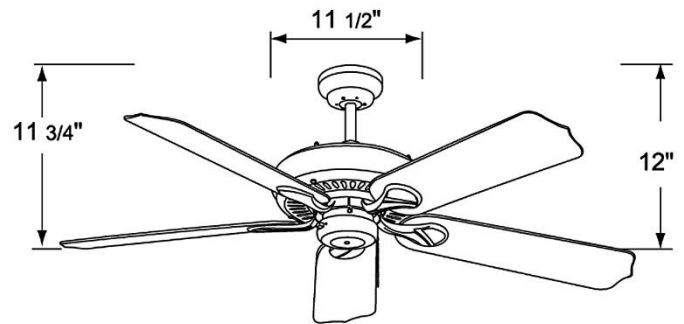

RP

LIGHTING • FANS

Type:
Project:
Comments:
Prepared By:

SKU:	1017W-ES		
Family:	1017		
Product Category:	FAN		
Description:	5 Blade, 52" Wet Location		
Finishes	Brushed Nickel, Oil Rubbed Bronze, White, & Black		
Blade			
Blade Sweep:	52		
Blade Material:	Wood Grain ABS		
No. of Blades:	5		
Blade Pitch:	14		
Blade Finishes	Weathered Oak, White, Black, Brushed Pewter		
Motor			
Motor Size:	188		
RPM:	187/75		
Watts:	70		
Amps:	0.59		
CFM:	5481		
Speeds:	3		
Capacitors:	3		
Reversible (Y/N)	yes		
Lead wire:	76"		
CFM/W: (L/M/H)	104	147	220
Dimensions			
Height (lowest point)	12		
Width (housing)	12.25		
Height (top of blade)	11.75		

Accessories and additional features:	
Light kit capable (Y/N):	yes
Wattage:	N/A
Lumens:	N/A
Kelvin:	N/A
Remote Controls:	RC-5
Wall Controls:	WC-6 or WC-12
Warranty:	Limited Lifetime Warranty
Down rods:	4"
Shade	
Shade Description:	N/A
Shade Material:	none
Item# Replacement:	none