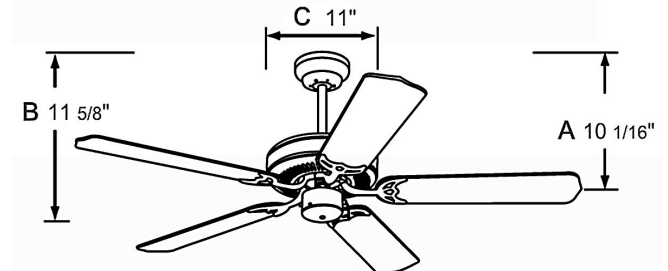

1052

120V

Catalog #:		Type
Project:		Date
Prepared by:		

Royal Star, 5-Blade, 52" Sweep Builder Fan

DESCRIPTION

The Royal Star, 5-Blade, 52" Sweep Builder Fan is a timeless and reliable classic that compliments any interior space.

DESIGN FEATURES

Motor

- 3-Speed | Reversible
- AC Motor | 153 x 12 mm | 3 capacitors
- RPM: High: 162 Low: 75
- 3020 CFM | 39 W | Efficiency = 77.44
- 52" Lead wire | 4" down rod included
- Dual Mount - can be installed flush to ceiling or use included down rod

Blades

- 5-Blade, 52" sweep
- Blade Construction: MDF¹
- 12° blade pitch

Light Kit

- Light kit adaptable

Dimensions

11-5/8"	11"	10-1/16"
Height (lowest point)	Width (housing)	Height (top of blade)

Controls

- Pull Chain Standard
- Optional Remote Control (sold separately) RC-10
- Optional Wall Control (sold separately) WC-4 | WC-8 | WC-13 | WC-16