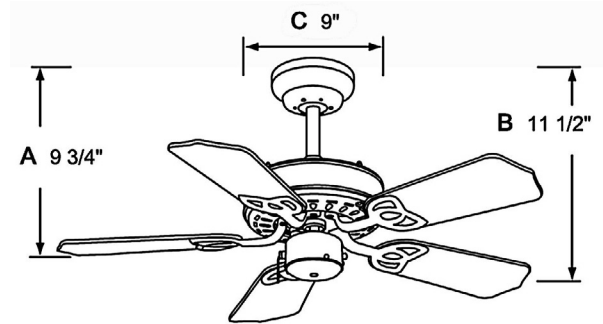

1053

120V

Catalog #:		Type
Project:		Date
Prepared by:		

Royal Knight, 5-Blade, 42" Sweep Builder Fan

DESCRIPTION

The Royal Knight, 42" Sweep Builder Fan is a timeless and reliable classic that compliments any interior aesthetic.

DESIGN FEATURES

Motor

- 3-Speed | Reversible
- AC Motor | 153 x 9 mm motor | 3 capacitors
- RPM: High: 217 Low: 88
- High: CFM: 3195 | Watts: 47.41 | Efficiency: 67.4
- Low: CFM: 1159 | Watts: 7.89
- 76" Lead wire | 4" down rod included

Blades

- 5-Blade, 42" sweep
- Blade Construction: MDF¹
- 12° pitch

Light Kit

- Light kit adaptable (sold separately)

Dimensions

11-1/2"	9"	9-3/4"
Height (lowest point)	Width (housing)	Height (top of blade)

Specifications and dimensions subject to change without notice.

11/7/23 R3

1053 - 5-Blade, 42" Sweep