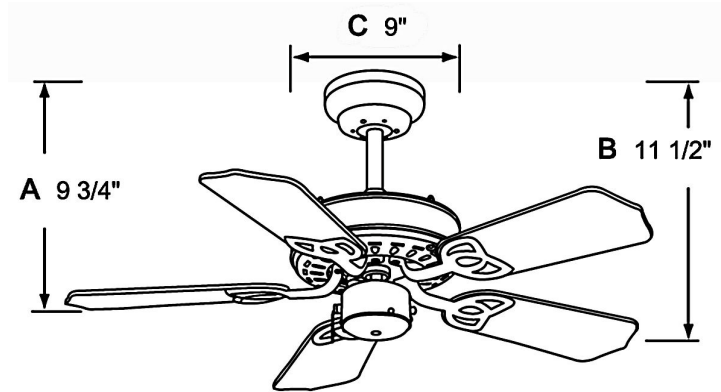

1054
120V

Catalog #:		Type
Project:		Date
Prepared by:		

Royal Knight, 5-Blade, 30" Sweep Builder Fan

DESCRIPTION

The Royal Knight, 30" Sweep Builder Fan is a timeless and reliable classic that compliments any interior aesthetic.

DESIGN FEATURES

Motor

- 3-Speed reversible
- 153 x 9 mm
- RPM: 280 (at highest speed)
- 45W | 3550CFM | 78.9CFM/W
- CFM/W
Low: 214.7 High: 78.9
- 3 capacitors
- 26" lead wire | 4" down rod included
- Dual mount
- Motor finishes: brushed nickel, oil rubbed bronze and white

Blades

- 5-Blade, 30" sweep
- MDF construction - *To avoid fan blade warping - fan must be installed in a climate controlled environment.*
- 12° pitch
- Blade finishes: white, natural maple and walnut

Light Kit

- Light kit adaptable

Dimensions

11-1/2"	9"	9-3/4"
Height (lowest point)	Width (housing)	Height (top of blade)

Controls:

- Pull Chain
- Optional Remote Control (sold separately)
RC-6 and RC-8
- Optional Wall Control (sold separately)
WC-4, WC-8, WC-13 and WC-16