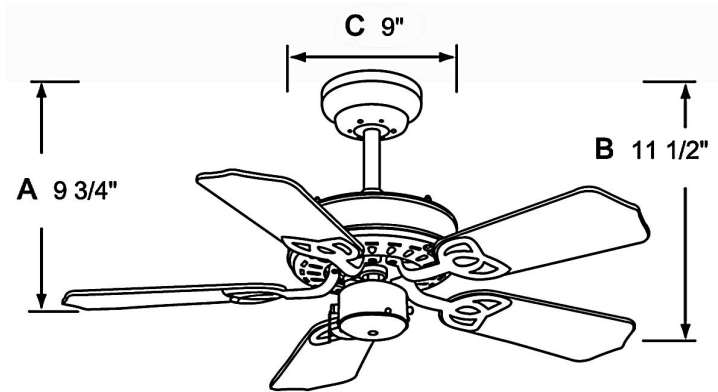

1054

120V

Catalog #:		Type
Project:		Date
Prepared by:		

Royal Knight, 5-Blade, 30" Sweep Builder Fan

DESCRIPTION

The Royal Knight, 30" Sweep Builder Fan is a timeless and reliable classic that compliments any interior aesthetic.

DESIGN FEATURES

Motor

- 3-Speed reversible
- 153 x 9 mm
- RPM: 280 (at highest speed)
- 45W | 3550CFM | 78.9CFM/W
- CFM/W
 - Low: 214.7
 - High: 78.9
- 3 capacitors
- 26" lead wire | 4" down rod included
- Dual mount
- Motor finishes: brushed nickel, oil rubbed bronze and white

Blades

- 5-Blade, 30" sweep
- MDF construction - *To avoid fan blade warping - fan must be installed in a climate controlled environment.*
- 12° pitch
- Blade finishes: white, natural maple and walnut

Light Kit

- Light kit adaptable

Dimensions

11-1/2"	9"	9-3/4"
Height (lowest point)	Width (housing)	Height (top of blade)

Controls:

- Wall: WC-16 Compatible
WC-13 Compatible
- Remote: RC-6

Certifications

- UL listed
- Limited lifetime warranty