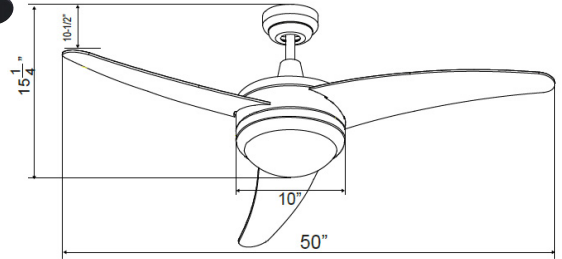

1078LED

120V

Catalog #:		Type
Project:		Date
Prepared by:		

Contempo I - 3 Curved Blade, 50" Sweep, Integral LED Light Kit Included

DESCRIPTION

The clean lines and modern design of the Contempo I Series add style to any contemporary space. The efficient included integral LED light kit provides ample illumination and energy savings over traditional sources.

DESIGN FEATURES

Motor

- 3-Speed | Reversible
- AC Motor | 153 x 15 mm motor | 3 capacitors
- RPM: High: 234 Low: 106
- High: CFM: 5449 | Watts: 57.26 | Efficiency = 95.2
- Low: CFM: 2733 | Watts: 15.4
- 76" Lead wire | 4" down rod included

Blades

- 3-Curved Blades, 50" sweep
- Construction: Plywood¹
- 12° pitch

Light Kit

- Integrated LED light kit included: 16W | 1230 lms (source) | 825 lms (delivered) | 3000K | 90 CRI | Dimmable
- Shade: Satin white glass
- Replacement Glass: 1079-G-LED

Dimensions

15-1/4"	10"	10-1/2"
Height (lowest point)	Width (housing)	Height (top of blade)

Controls:

- Pull Chain
- Optional Remote Control (sold separately) RC-10
- Optional Wall Control (sold separately) WC-4 | WC-8 | WC-13 | WC-16