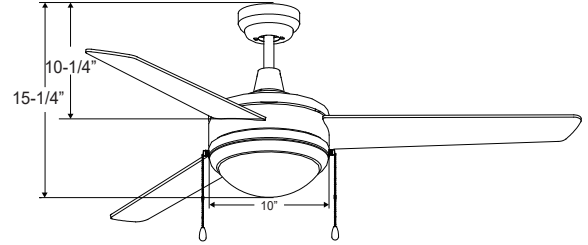

1079LED

120V

Catalog #:		Type
Project:		Date
Prepared by:		

Contempo - 3-Blade, 50" Sweep, Integrated LED Light Kit Included

1079LED Contempo

DESCRIPTION

The clean lines and modern design of the Contempo Series add style to any contemporary space. The integrated LED light kit provides ample illumination and energy saving over traditional sources.

DESIGN FEATURES

Motor

- 3 speed | Reversible
- AC Motor | 153 x 15 mm motor | 3 capacitors
- RPM: High: 229 Low: 100
- 5204 CFM | 57.74 W | Efficiency = 90
- 76" Lead wire | 4" down rod included

Blades

- 3-Blade, 50" sweep
- Blade Construction: Plywood¹
- 12° blade pitch

Light Kit

- Integrated LED light kit included
- 16W | 1302 lms (source) | 822 lms (delivered) | 3000K | 90 CRI | Dimmable
- Shade: Satin white glass
- Replacement glass: 1079-G-LED

Dimensions

15-1/4"	10"	10-1/4"
Height (lowest point)	Width (housing)	Height (top of blade)