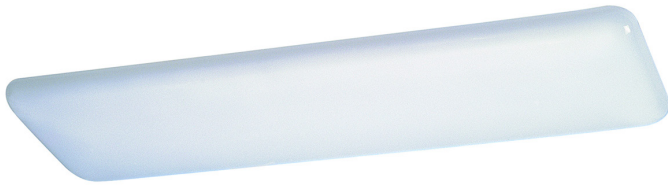

## 4' LED Cloud

4' LED Cloud

### DESCRIPTION

This LED 4' linear cloud or puff fixture utilizes a contemporary acrylic lens that evenly distributes light into both residential and commercial applications. It is easy-to-install and offers maintenance free LEDs making it the perfect design to brighten any area.

#### Construction

- Heavy-duty steel construction
- Dimensions: 51-1/2" L x 11-1/2" W x 4" D