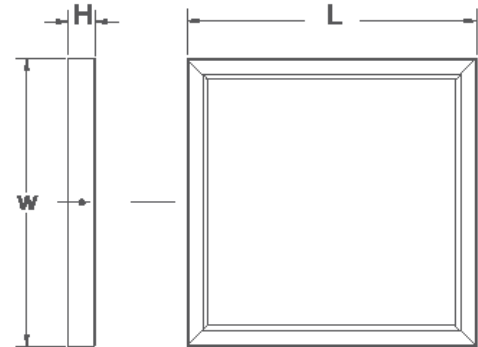

## 11" / 13" / 15" Square Ceiling Mount

**4328-T:** 11" x 11" x 1-1/4" Square

**4329-T:** 13" x 13" x 1-1/4" Square

**4330-T:** 15" x 15" x 1-1/4" Square