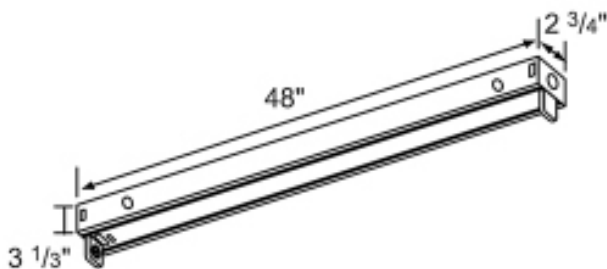

### Description

- Royal Pacifics 4' Fluorescent Strip Light makes installation easier with regular mounting as well as for surface or pendant mounting

### Design Features

- Takes 1 x 32W, T-8 or 1 x 40W, T12 lamps
- Hard wire connections with numerous knockouts for easy wiring
- Heavy duty frame with rust-free powder coating
- Suitable for surface or pendant mounting
- NPF electronic ballast installed
- L-48" W-2 3/4" H-3 1/3"