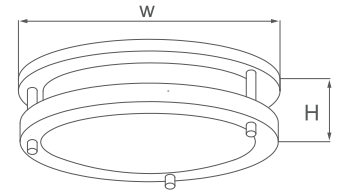

LED Ceiling Mount Fixture

DESCRIPTION

This sleek LED Surface Mount Fixture is an energy efficient LED light that comes complete with an integrated LED light engine - no additional light bulbs needed. This fixture is mounted on a ceiling to provide light anywhere you need it.

DESIGN FEATURES

Construction

- Durable steel construction

Electrical

- 120V
- 10-100% Triac dimmable
- 50,000 hour projected life
- Available in 3000K
- 4313: 15W | 1050lms
- 4314: 20W | 1400lms
- 4318: 28W | 2000lms
- 4345: 35W | 2600lms

Built-in emergency backup

- 43XX-EM

Lens

- Acrylic lens protects LEDs and diffuses glare while allowing for optimum lumen output

Finish

- Available finishes: brushed nickel (BN), oil rubbed bronze (OB), white (WH)

Certifications

- ETL & cETL listed
- Energy Star listed -
- 5 year limited warranty

TEL: 800.937.6925 | Fax: 800.207.9509 | www.rplighting.com

Specifications and dimensions subject to change without notice.