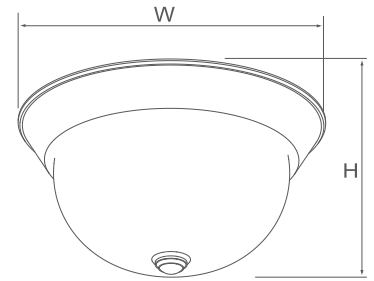

LED Ceiling Mount

DESCRIPTION

Update your decor with this sleek LED Ceiling Mount Fixture is an energy efficient LED light that comes complete with an integrated LED light engine - no additional light bulbs needed. This fixture is mounted on a ceiling to provide light anywhere you need it.

DESIGN FEATURES

Construction

- Durable steel construction
- Built in high efficiency warm white LEDs

Electrical

- 120V AC-Driver on board
- 10-100% Triac dimmable
- 50,000 hour projected life
- Available in 3000K

Lens

- Glass lens

Finish

- Available in brushed nickel (BN), black (BK), white (WH)

Certifications

- Energy Star listed
- cCSAus listed for damp location
- 5 year limited warranty

TEL: 800.937.6925 | Fax: 800.207.9509 | www.rplighting.com

Specifications and dimensions subject to change without notice.