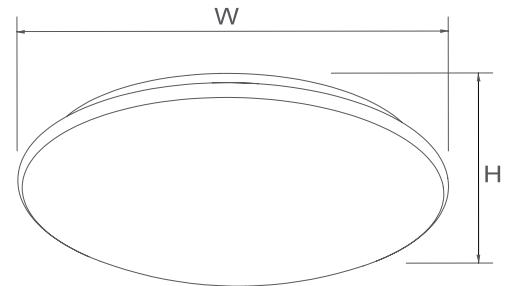

4336, 4337, 4338

120V

Catalog #:		Type
Project:		Date
Prepared by:		

LED Ceiling Mount

LED Ceiling Mount

DESCRIPTION

The understated look of this LED Ceiling Mount is designed for easy installation and the simple aesthetics make it a great addition to any room.

DESIGN FEATURES

Construction

- Durable steel construction

Electrical

- 120V AC- Driver on Board
- 10-100% Triac dimmable
- Damp Location Listed
- 50,000 hour projected life
- Available in 3000K

Lens

- Acrylic lens protects LEDs and diffuses glare while allowing for optimum lumen output

Installation

- Quick and easy, one-person installation

Finish

- Available in white (WH) with an acrylic lens

Certifications

- Energy Star
- CSAus listed for damp locations
- 5 year limited warranty

TEL: 800.937.6925 | Fax: 800.207.9509 | www.rplighting.com

Specifications and dimensions subject to change without notice.