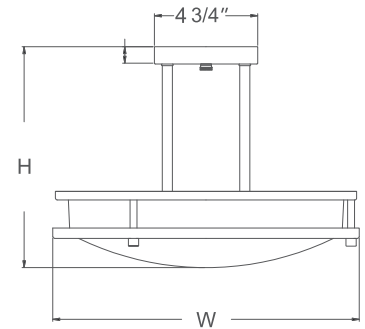

LED Semi-Flush Mount

DESCRIPTION

Update your decor with this sleek LED Semi-Flush Mount Fixture is an energy efficient LED light that comes complete with an integrated LED light engine - no additional light bulbs needed. This fixture is mounted on a ceiling to provide light anywhere you need it.

DESIGN FEATURES

Construction

- Durable steel construction
- Built in high efficiency warm white LEDs

Electrical

- 120V
- 10-100% Triac dimmable
- 50,000 hour projected life
- Available in 3000K
- Beam Angle: 120°

Lens

- High transmission acrylic lens used to create even light distribution

Finish

- Available in brushed nickel (BN), oil rubbed bronze (OB)

Certifications

- Energy Star listed for 4343 & 4344 only
- ETL and cETL listed for damp location
- 5 year limited warranty

TEL: 800.937.6925 | Fax: 800.207.9509 | www.rplighting.com

Specifications and dimensions subject to change without notice.