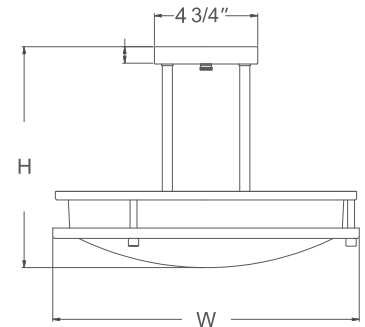

4344

120V

Catalog #:		Type
Project:		Date
Prepared by:		

LED Semi-Flush Mount

Oil Rubbed Bronze (OB)

LED Semi-Flush Mount

DESCRIPTION

Update your decor with this sleek LED Semi-Flush Mount Fixture is an energy efficient LED light that comes complete with an integrated LED light engine - no additional light bulbs needed. This fixture is mounted on a ceiling to provide light anywhere you need it.

DESIGN FEATURES

Construction

- Durable steel frame
- Acrylic lens for even light distribution

Electrical

- 120V
- Dimmable TRIAC, 10-100%
- 50,000 hour projected life
- 3000K | 85 CRI
- Beam Angle: 120°
- 28W | 2100 lms | PF = 0.99

Dimensions

- 18"W x 10-5/8"H

Certifications

- Energy Star Listed
- ETL & cETL Listed for damp location
- 5 Year Limited Warranty

ORDERING GUIDE

Example: 4343-30-OB

Model #	Finish
4344-30	
4344-30	-OB : Oil Rubbed Bronze