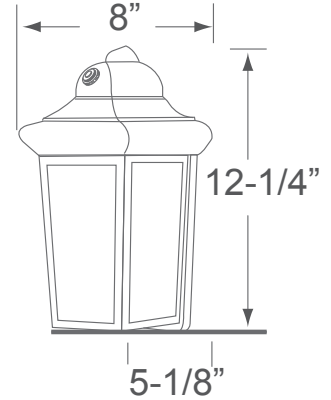

DESCRIPTION

This LED Outdoor Wall Lantern is the ideal choice for outdoor applications for building-mounted doorway and pathway illumination. The integrated LEDs mean that you never need to change a bulb.

DESIGN FEATURES

Construction

- Durable steel construction
- 8" W x 12-1/4" H x 5-1/8" D

Electrical

- 120V
- 0-10V Dimmable
- 50,000 hour projected life
- Available in 3000K
- 15W | 1050lms | 70lms/W
- 81 CRI
- Power Factor: 0.97
- Integrated photocell
- Operating temperature: -4°F (-20°C) to 104°F (40°C)

Lens

- Acrylic lens protects LEDs and diffuses glare while allowing for optimum lumen output

Finish

- White, Black or Brushed Aluminum

Certifications

- cETLus listed for wet location
- 5 year limited warranty

ORDERING

Example: 4401BK

Model	Finish
4401	
4401	WH : White BK : Black BA : Brushed Aluminum

Outdoor Wall Lantern