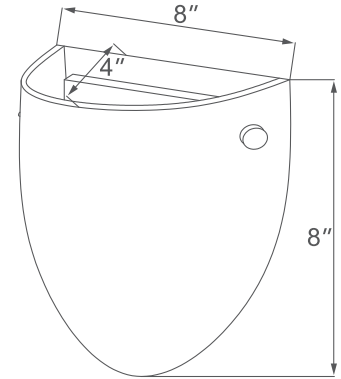

8" LED Wall Mount

DESCRIPTION

This is clean and contemporary 8" LED wall mount light enhances any decor with its elegant profile. It has an energy efficient LED light that comes complete with an integrated LED light engine - no additional light bulbs needed which helps you save year-round.

DESIGN FEATURES

Construction

- Durable steel construction
- 8" Height X 8" Diameter X 4" Depth

Electrical

- 120V-60Hz
- Dimmable
- 50,000 hour projected life
- 9W | 630Lm | 70Lm/W
- Available in 3000K
- CRI 82
- Power factor 0.95
- Beam angle: 351°

Lens

- White Glass lens protects LEDs and diffuses glare while allowing for optimum lumen output

Finish

- Available in white (WH), brushed nickel (BN), oil rubbed bronze (OB)

Certifications

- Energy Star listed
- ETL & cETL listed
- 5 year limited warranty

ORDERING

Example: 4503-30-BN

Model	Finish
4503-30	
4503-30	BN : Brushed Nickel OB : Oil Rubbed Bronze WW : White

TEL: 800.937.6925 | Fax: 800.207.9509 | www.rplighting.com

Specifications and dimensions subject to change without notice.