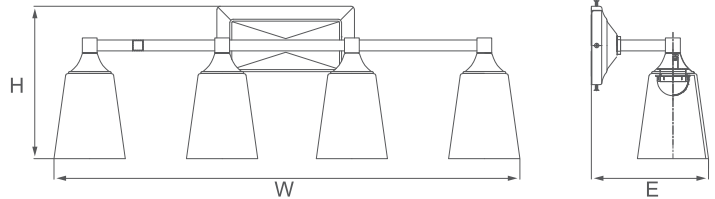

4902-1

120V

Catalog #:		Type
Project:		Date
Prepared by:		

1 Light LED Vanity

1 Light LED Vanity

DESCRIPTION

See yourself in the best light with the 4902 Series LED Vanity Light. This stylish vanity is a 1-light configuration, wall mount, damp location rated, energy efficient, and powerful enough to light up even the darkest bathrooms. Can be installed as an uplight or downlight.

DESIGN FEATURES

Construction

- Heavy duty, steel construction

Electrical

- Operating voltage AC120V-60Hz
- Suitable for use in damp locations
- 50,000 hour projected life
- 1-light | 8W | 562Lm | 70.3Lm/W
- Available in 3000K
- CRI 83

Installation

- Quick and easy, one-person wall mount installation
- Fixture can be mounted with glass shades facing up or down

Dimensions

- W 4-1/2" x H 10-1/2" x E 6-3/4"

Lens

- Clear lens completely covers and protects LEDs
- Frosted glass: **4902G**