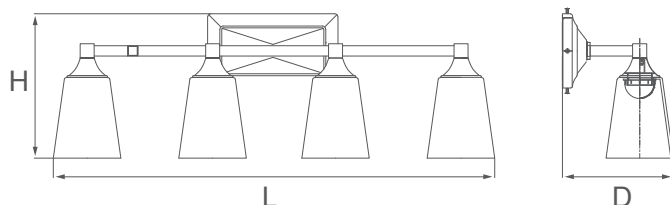

4902-3

120V

| | | |
|--------------|--|------|
| Catalog #: | | Type |
| Project: | | Date |
| Prepared by: | | |

3 Light LED Vanity

3 Light LED Vanity

DESCRIPTION

See yourself in the best light with the 4902 Series LED Vanity Light. This stylish vanity is a 3-light configuration, wall mount, damp location rated, energy efficient, and powerful enough to light up even the darkest bathrooms. Can be installed as an uplight or downlight.

DESIGN FEATURES

Construction

- Heavy duty, steel construction

Electrical

- Operating voltage AC120V-60Hz
- Suitable for use in damp locations
- 50,000 hour projected life
- 3-light | 25W | 1800lm | 72lm/W
- Available in 3000K
- CRI-83

Installation

- Quick and easy, one-person wall mount installation
- Fixture can be mounted with glass shades facing up or down

Dimensions

- 19-1/2" x 8-3/4" x 7"

Lens

- Clear lens completely covers and protects LEDs
- Frosted glass: **4902G**