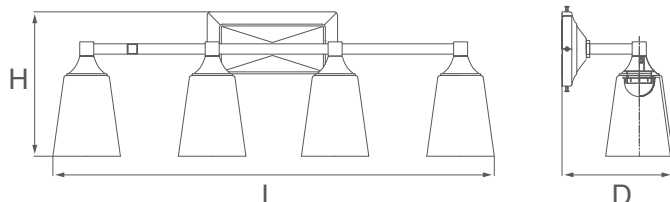

4902-4

120V

Catalog #:		Type
Project:		Date
Prepared by:		

4 Light LED Vanity

4 Light LED Vanity

DESCRIPTION

See yourself in the best light with the 4902 Series LED Vanity Light. This stylish vanity is a 4-light configuration, wall mount, damp location rated, energy efficient, and powerful enough to light up even the darkest bathrooms. Can be installed as an uplight or downlight

DESIGN FEATURES

Construction

- Heavy duty, steel construction

Electrical

- Operating voltage AC120V-60Hz
- Suitable for use in damp locations
- 50,000 hour projected life
- 4-light | 30W | 2100lm | 70lm/W
- Available in 3000K
- CRI 83

Installation

- Quick and easy, one-person wall mount installation
- Fixture can be mounted with glass shades facing up or down

Dimensions

- 27" x 8-3/4" x 7"

Lens

- Glass lens
- Frosted glass: **4902G**

Finish

- Available in brushed nickel and oil rubbed bronze

Certifications

- Energy Star Listed
- ETLus
- 5 year limited warranty

ORDERING

Example: 4902BN-4

Model #	Finish	
4902-4		
4902-4 LED Vanity	BN	: Brushed Nickel
	OB	: Oil Rubbed Bronze

TEL: 800.937.6925 | Fax: 800.207.9509 | www.rplighting.com

Specifications and dimensions subject to change without notice.