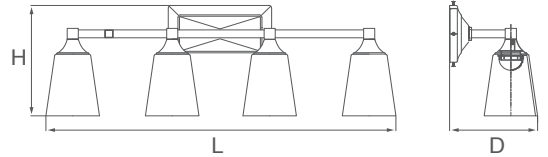

4902 - Square Shade Vanity Light

DESCRIPTION

See yourself in the best light with the 4902 Series LED Vanity Light. This stylish vanity ranges from 1-light to 4-light configurations, is damp location rated, energy efficient, and powerful enough to light up even the darkest bathrooms.

DESIGN FEATURES

Construction

- Heavy duty, steel construction
- Frosted opal glass

Electrical

- 120V - 60 Hz AC
- Dimmable TRIAC or ELV, 10-100%
- 50,000 hour projected life
- 4902-2: 2-light | 15W | 1127 lms (delivered)
- 4902-3: 3-light | 24W | 1840 lms (delivered)
- 4902-4: 4-light | 30W | 2363 lms (delivered)
- 3000K | 80 CRI

Installation

- For wall mount applications
- 5" x 6" Canopy and Mounting Plate included for installations with 3" or 4" J-Box applications
- Fixture can be mounted with glass shades facing up or down

Dimensions

- 4902-2: 11-3/4" W x H 8-3/4" H x 7" D
- 4902-3: 19-1/2" W x 8-3/4" H x 7" D
- 4902-4: 27" W x 8-3/4" H x 7" D

Certifications

- cETLus listed for damp location
- LED Lamps: 5 Year Limited Warranty
- Other Components: 1 Year Limited Warranty

ORDERING GUIDE

Example: 4902BN-3

Model #	Finish	# of Lights
4902		
4902	BN : Brushed Nickel	-2 : 2 lights *
	OB : Oil Rubbed Bronze	-3 : 3 lights
		-4 : 4 lights

* -2: 2 light only available in BN finish

TEL: 800.937.6925 | Fax: 800.207.9509 | www.rplighting.com

Specifications and dimensions subject to change without notice.