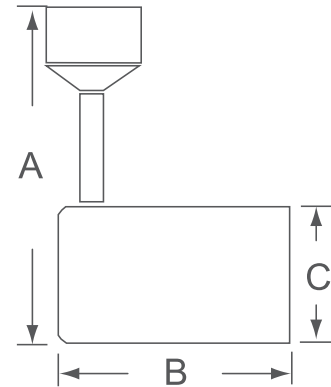

## Track Heads

#### Dimensions (HxWxD)

- 7-1/4" x 4-7/8" x 3-15/16"