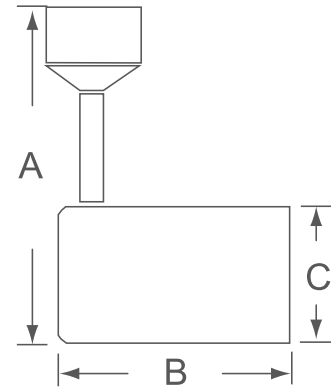

7575

120V

Catalog #:		Type
Project:		Date
Prepared by:		

LED Track Heads

Dimmable

DESCRIPTION

Clean and cool, simple attractive aesthetics with functionality providing an abundance of light for your interior space. The mini confined heads and universal lamp holders provide compact, flexible lighting and is ideal for commercial, residential, hospitality, and retail.

DESIGN FEATURES

Construction

- Durable Metal fixture w/ aluminum heat sink with acrylic lens
- 38° beam angle

Electrical

- Operating voltage 120V
- Operating temperature 32°F (0°C) to 122°F (50°C)
- Dimmable
- 11W | 730lms | 66.36lms/W
- CRI 90
- 50,000 hour projected life
- Available in 3000K

Dimensions (LxWxH)

- 4-1/4" x 4-1/4" x 3-1/4"

Certifications

- cETLus listed
- 5 year limited warranty

ORDERING

Example: 7575BK

Model	Finish	
7575		
7575	BA	Brushed Aluminum
	BK	Black
	WH	White

TEL: 800.937.6925 | Fax: 800.207.9509 | www.rplighting.com