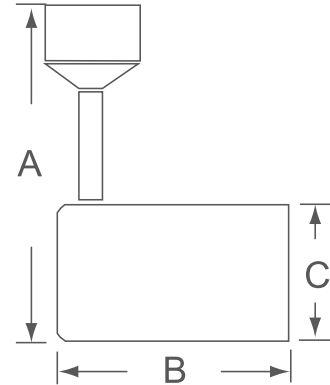

7577

120V

Catalog #:		Type
Project:		Date
Prepared by:		

LED Track Heads

Dimmable

DESCRIPTION

Clean and cool, simple attractive aesthetics with functionality providing an abundance of light for your interior space. The mini confined heads and universal lamp holders provide compact, flexible lighting and is ideal for commercial, residential, hospitality, and retail.

DESIGN FEATURES

Construction

- Durable Metal fixture w/ aluminum heat sink with acrylic lens
- 38° beam angle

Electrical

- Operating voltage 120V
- Operating temperature 32°F (0°C) to 122°F (50°C)
- Dimmable
- 11W | 600lms | 54.5lms/W
- CRI 90
- 50,000 hour projected life
- Available in 3000K

Dimensions (LxWxH)

- 4-1/4" x 3-3/4" x 2-1/2"

Certifications

- cETLus listed
- 5 year limited warranty

ORDERING

Example: 7577BK

Model	Finish	
7577		
7577	BA	Brushed Aluminum
	BK	Black
	WH	White

TEL: 800.937.6925 | Fax: 800.207.9509 | www.rplighting.com

Specifications and dimensions subject to change without notice.

LED Track Heads