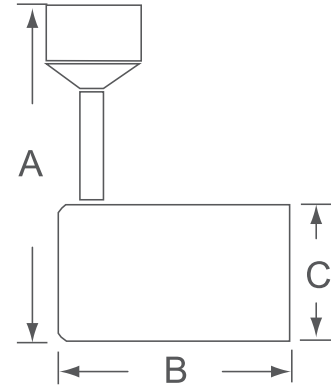

7579

120V

Catalog #:		Type
Project:		Date
Prepared by:		

LED Track Heads

DESCRIPTION

Clean and cool, simple attractive aesthetics with functionality providing an abundance of light for your interior space. The mini confined heads and universal lamp holders provide compact, flexible lighting and is ideal for residential, retail and commercial applications.

DESIGN FEATURES

Construction

- LED Track Head
- J-compatible
- Factory conversion to H-compatible is available

Electrical

- 120V
- 50,000 hour projected life
- Dimmable TRIAC, 15-100%
- Available in 3000K
- 12W, 800lms, 80 CRI
- Lamp: LED

Dimensions (HxWxD)

- 7-1/2" x 5-1/4" x 4"

Finish

- Available in white (WH), black (BK), and brushed aluminum (BA)

Certifications

- cETLus listed
- 5 year limited warranty

ORDERING

Example: 7579BK