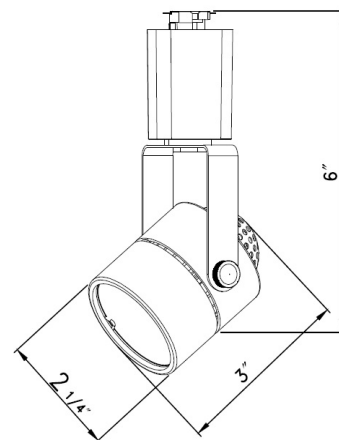

7953, 7953-4

120V

Catalog #:		Type
Project:		Date
Prepared by:		

4' Track Pack with LED Track Heads

4' LED Track Pack

DESCRIPTION

Clean and cool, this LED Track Pack has simple attractive aesthetics with functionality providing an abundance of light for your interior space. The head of the track lights can be turned and tilted - an ideal choice for almost any interior space, great for residential kitchens, bars, and hospitality applications.

DESIGN FEATURES

Construction

- Metal fixture w/ aluminum heat sink
- 355° horizontal head rotation
- 90° vertical head rotation
- Available in both 3 head or 4 head track packs

Electrical

- Operating voltage AC120V-60Hz
- Single head: 8W, 650lms
- Lamp: Light Emitting Diode
- Dimmable
- 50,000 hour projected life
- Available in 3000K
- CRI 80

Installation

- Quick and easy, one-person ceiling mount installation

Dimensions

- Length of track: 4' W x 6" H
- LED Track Head:

4-1/2"	2-3/4"	2-1/4"
Height (lowest point)	Width (housing)	Height (housing)

Finish

- Available in brushed aluminum (BA) or white (WH)
- Frosted Acrylic Lens

Parts ID

- Head ID # 7553
- Track ID # 7604
- Live End Feed # 7629

Certifications

- cETLus Certified
- 5 year limited warranty