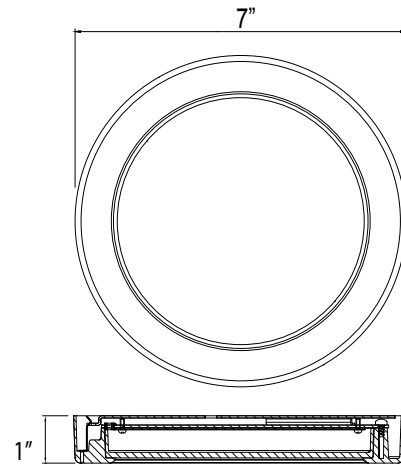

8536
120V

Catalog #:		Type
Project:		Date
Prepared by:		

7" LED Slim Round Disk

DESCRIPTION

A slim round LED Disk light that is an affordable, attractive and versatile solution for an LED down light. Suitable for use in wet locations, this is a great choice for most any residential or light-commercial application.

DESIGN FEATURES

Construction

- 1" Slim profile
- Durable steel construction
- Frosted plastic lens

Electrical

- 120V-60Hz
- Triac dimmable
- Suitable for use in wet locations
- 50,000 hour projected life
- 14W | 919lms | 66Lm/W | 90CRI
- Available in 3000K or 4000K