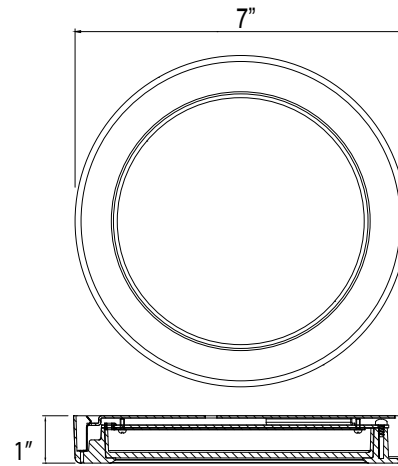

8536
120V

Catalog #:		Type
Project:		Date
Prepared by:		

7" LED Slim Round Disk

DESCRIPTION

A slim round LED Disk light that is an affordable, attractive and versatile solution for an LED down light. Suitable for use in wet locations, this is a great choice for most any residential or light-commercial application.

DESIGN FEATURES

Construction

- 1" Slim profile - 8536 light fixture
- Durable steel frame
- Frosted acrylic lens to reduce glare and provide even light distribution

Electrical

- 120V-60Hz
- Dimmable TRIAC, 10-100%
- 50,000 hour projected life
- 14W | 920lms
- 3000K or 4000K | 90 CRI

Installation

- Mounting bracket included for installation in 3" or 4" J-Box applications
- Retrofit option available for installation in recessed housing with tension springs

Certifications

- 8536: Energy Star Listed
- 8536: cCSAus listed for wet location
- LED: 5 Year Limited Warranty
- Non-Electrical: 1 Year Limited Warranty
- Suitable for use in closets when installed in accordance to NEC Section 410.16 (C)(1)

ORDERING GUIDE

Example: 8536WH-90-3K

Model #	Finish	CRI	CCT	Retrofit Option
8536		-90		
8536	BN : Brushed Nickel OB : Oil Rubbed Bronze BK : Black* WH : White	-90	-3K : 3000k -4K : 4000k	-R : for recessed Housing Installation

* - Only available in 3K

TEL: 800.937.6925 | Fax: 800.207.9509 | www.rplighting.com

Specifications and dimensions subject to change without notice.

1/29/21 R1

RP | LIGHTING • FANS

7" LED Slim Round Disk