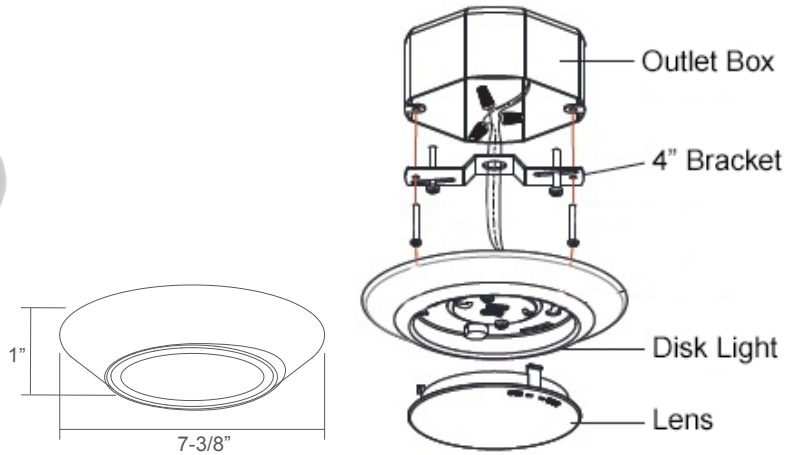

8538
120V-60Hz

Catalog #:		Type
Project:		Date
Prepared by:		

6" Low-Profile Disk Light with Flat Lens

6" Disk Light with Flat Lens

DESCRIPTION

A 6" low-profile LED disk light with a flat lens that is an affordable, attractive and versatile solution for a LED down light. Save on the cost of a can, suitable for J-box installations. Appropriate for use in wet locations, this is a great choice for most any residential or light-commercial application.

DESIGN FEATURES

Construction

- Durable steel construction
- Frosted plastic lens
- Suitable for use in wet locations

Electrical

- 120V-60Hz
- Triac dimmable
- Suitable for use in wet locations
- 50,000 hour projected life
- 15W | 835lms
- 90CRI
- Available in 3000K and 4000K

Installation

- Simple and easy J-box or 6" recessed housing installation

Finish

- Available in White, Black, Oil Rubbed Bronze, and Brushed Nickel

Dimensions

- Height: 1" x Width: 7-3/8"

Certifications

- cCSAus
- JA8 and State of California Title 24 Compliant
- Energy Star rated
- 5 year limited warranty