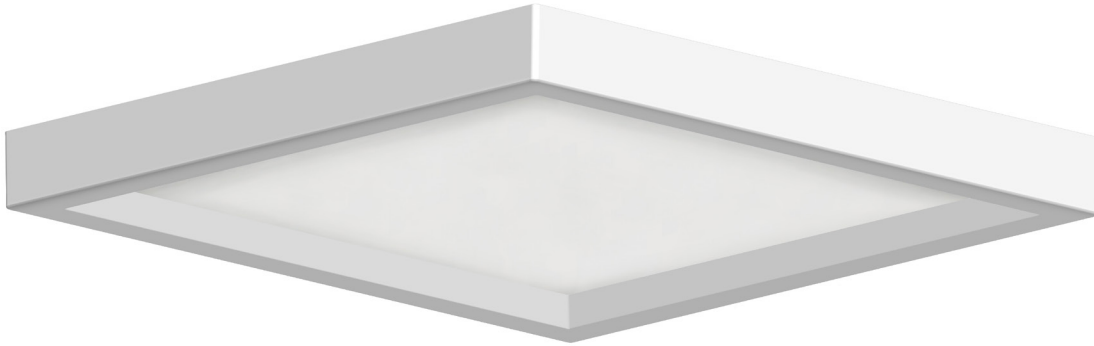

## 6" Low-Profile Square Ceiling Mount

### DESCRIPTION

The LED low-profile surface mount light that is an affordable, attractive and versatile solution for a LED down light. Save on the cost of a can, suitable for J-box installations. Appropriate for use in wet locations, this is a great choice for most any residential or light-commercial application.

#### Construction

- 1-1/4" Slim profile
- Durable plastic construction
- Frosted plastic lens

#### Lens

- Frosted plastic lens diffuses glare and maximizes output