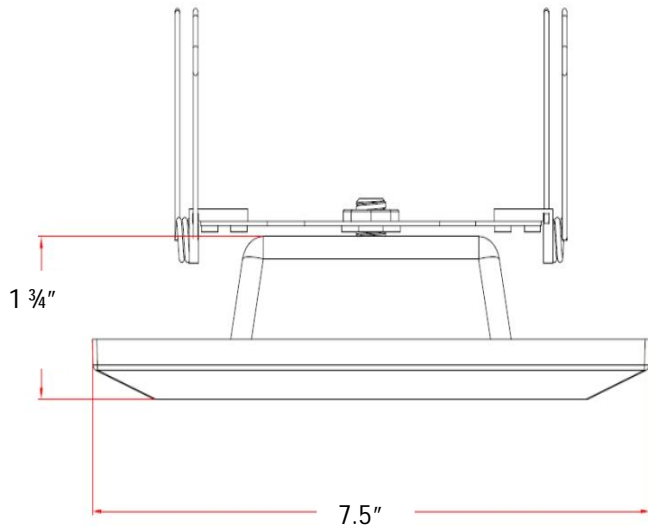

# 6" LED Recessed Trim

Value, Quality, Energy Efficient

Type:	
Catalog #:	
Project:	
Comments:	
Prepared by:	

### Description

- This 6" recessed square trim can be used in 8102HAQ, 8102HRA, or 8104HICA housings for new construction or remodel installations for residential applications.

### Design Features

- Aluminum and steel frame with an frosted acrylic lens for even illumination.
- Suitable for damp location
- Dimmable TRIAC, 10-100%
- Beam angle of 120°.
- Projected lamp life of 50,000 hours