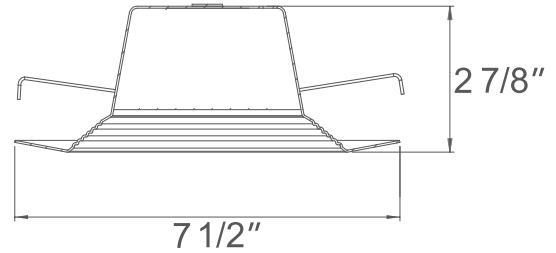

8565
120V-60Hz

Catalog #:		Type
Project:		Date
Prepared by:		

5" & 6" LED Retrofit Baffle

5" & 6" LED Retrofit Baffle

DESCRIPTION

The 8565 is a 5" & 6" LED Retrofit Baffle that is a quick, easy, and affordable way to upgrade to an energy efficient LED down light solution.

DESIGN FEATURES

Construction

- Steel housing
- Plastic lens

Electrical

- 120V-60Hz
- Dimmable
- Suitable for use in wet locations
- 50,000 hour projected life
- 90CRI
- 15W | 1200lms
- Available in 3000K

Installation

- Simple and easy recessed housing installation

Finish

- Available in Oil Rubbed Bronze and Brushed Nickel

Dimensions

- Height: 2-7/8" x Width: 7-1/2"

Certifications

- cETLus Certified
- 5 year limited warranty