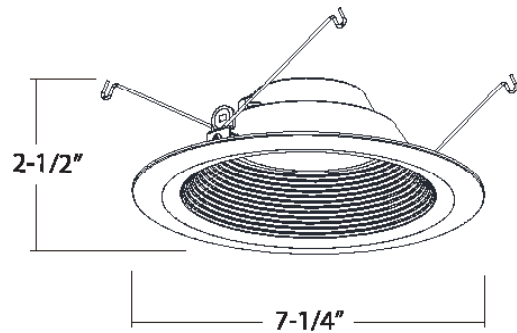

## 6" LED Baffle Trim, High Output

White

Black

Oil Rubbed Bronze

Clear

### DESCRIPTION

The 8568 is a 6" High-Lumen Recessed LED trim that is a quick, easy, and affordable way to upgrade to an energy efficient LED down light solution. Flexible for use in both retrofit and new construction applications, and suitable for use in wet locations, this is an ideal choice for most any residential or light-commercial environment.

#### Dimensions

- 2-1/2" H x 7-1/4" W