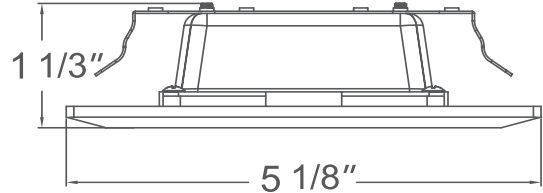

8761
120V-60Hz

Catalog #:		Type
Project:		Date
Prepared by:		

4" LED Retrofit Square Baffle

4" LED Retrofit Square Baffle

DESCRIPTION

The 8761 is a 4" LED Retrofit Square Baffle that is a quick, easy, and affordable way to upgrade to an energy efficient LED solution.

DESIGN FEATURES

Construction

- Aluminum and steel frame
- Acrylics lens

Electrical

- 120V-60Hz
- Dimmable
- 50,000 hour projected life
- 90CRI
- 9W | 630lms
- Available in 3000K
- Beam angle of 120°.

Installation

- Simple and easy 4" recessed housing installation

Dimensions

- Height: 1-1/3" x Width: 5-1/8"

Certifications

- cETLus listed for wet location
- 5 year limited warranty

ORDERING GUIDE

Example: 8761BN-90-3K

Model #	Finish	CRI	CCT
8761		-90	-3K
8761	BN : Brushed Nickel OB : Oil Rubbed Bronze	-90 : 90 CRI, 700 lms	-3K : 3000K

TEL: 800.937.6925 | Fax: 800.207.9509 | www.rplighting.com

Specifications and dimensions subject to change without notice.

8/31/2020 R1

RP LIGHTING • FANS