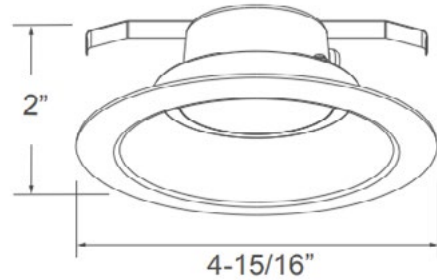

8763

120V-60Hz

Catalog #:		Type
Project:		Date
Prepared by:		

4" LED Recessed Reflector Trim

White

Black

Brushed Nickel

Clear

Oil Rubbed Bronze

DESCRIPTION

The 8763 is a 4" LED Recessed Reflector Trim that is a quick, easy, and affordable way to upgrade to an energy efficient LED down light solution. Flexible for use in both retrofit and new construction applications, and suitable for use in wet locations, this is a ideal choice for most any residential or light-commercial environment.

DESIGN FEATURES

Construction

- Spun Aluminum Trim flange
- Spring steel retention clips
- Frosted acrylic lens

Electrical

- 120V-60Hz
- Dimmable TRIAC or ELV, 10-100%
- 50,000 hour projected life
- 10W | 791 lms (Delivered)
- 3000K | 4000K | 90 CRI

Installation

- Recessed trim into 4" housings using spring steel retention clips
- E26 adapter is standard

Compatible Housing

- 8201HA
- 8201HRA
- 8202HA
- 8215HA
- 8215HRA

Dimensions

- 2" H x 4-15/16" W

Certifications