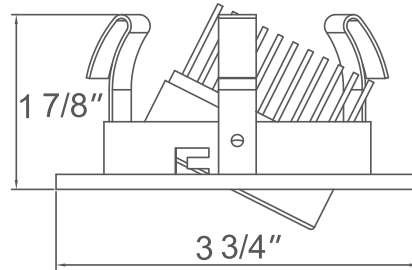

8822
120V

Catalog #:		Type
Project:		Date
Prepared by:		

3" Recessed Gimbal

3" Recessed Gimbal

DESCRIPTION

The 8822 is a 3" Recessed Gimbal that is a quick, easy, and affordable way to upgrade to an energy efficient LED down light solution. Flexible for use and an ideal choice for most any residential or light-commercial environments.

DESIGN FEATURES

Construction

- Durable steel construction
- Frosted impact-resistant plastic lens

Electrical

- 120V-60Hz
- Dimmable TRIAC, 10-100%
- 50,000 hour projected life
- 8W | 600 lms
- 3000K | 90 CRI

Installation

- Simple and easy installation to housing with 3 spring clips

Dimensions

- 3" nominal aperture
- 3-3/4" W x 1-7/8" H

Compatible Housing

- **8317H** - 3" LED IC Rated Frame-In
- **8317HR** - 3" LED IC Rated Remodel

Certifications

- cETLus for damp location
- LED Lamp: 5 Year Limited Warranty
- Other Components: 1 Year Limited Warranty

ORDERING GUIDE

Example: 8822BN-3K

Model #	Finish	CCT
8822		
8822	BN : Brushed Nickel OB : Oil Rubbed Bronze	-3K : 3000K

TEL: 800.937.6925 | Fax: 800.207.9509 | www.rplighting.com

Specifications and dimensions subject to change without notice.

RP LIGHTING · FANS

4/22/21 R1