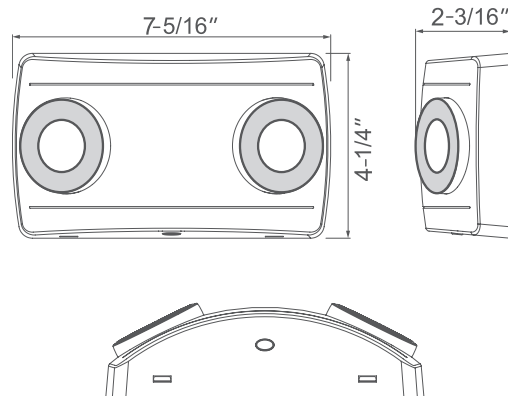

REL21 Series

120/277V

Catalog #:		Type
Project:		Date
Prepared by:		

Compact High Output Emergency

DESCRIPTION

This compact low profile, high output, self-contained emergency unit works well in long hallway or large space applications where wider unit spacing is appropriate. The 2 adjustable heads have either narrow or wide lenses options. The cold weather and wet location options allow for a wider set of applications this unit can be used.

DESIGN FEATURES

Construction

- High impact thermoplastic housing
- 2 adjustable heads
- Clear plastic lens
- Wide or Narrow Lens Options

Electrical

- 120/277V - 60 Hz
- Minimum 90 minutes illumination in emergency mode
- Manual test switch and LED indicator
- Standard Operating Temperature: 10°C (50°F) to 40°C (104°F)
- Standard 3.6V, 1500 mAh Ni-Cad Battery
- Light Output: 2 x 1.5W | 2 x 123 lms | 247 lms total