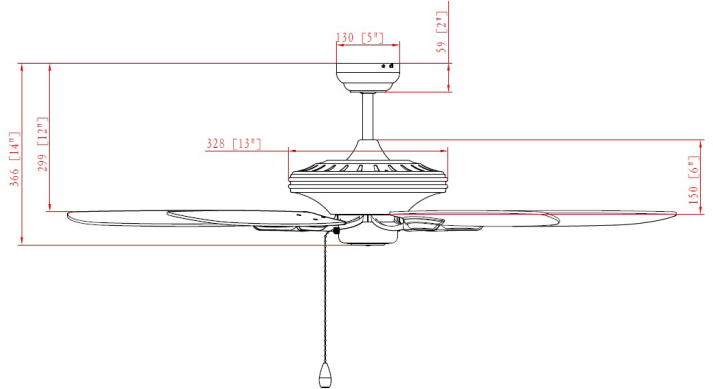

1056

120V

| | | |
|--------------|--|------|
| Catalog #: | | Type |
| Project: | | Date |
| Prepared by: | | |

Mediterranean, 5-Blade, 52" Sweep

5-Blade, 52" Sweep

DESCRIPTION

The Mediterranean, 5-bade, 52" sweep fan is a timeless and reliable classic that compliments any interior space.

DESIGN FEATURES

Motor

- 3-Speed reversible
- 153 x 14 mm
- RPM: 170 (at highest speed)
- 62.5W | 4139CFM | 66.2CFM/W
- CFM/W
 - Low: 136.4
 - High: 66.2
- Triple capacitor
- 52" Lead wire | 4" down rod included
- Dual mount
- Motor finishes: brushed nickel, black, oil rubbed bronze and white

Light Kit

- Light kit adaptable

Dimensions

| | | |
|-----------------------|-----------------|-----------------------|
| 14" | 13" | 12" |
| Height (lowest point) | Width (housing) | Height (top of blade) |