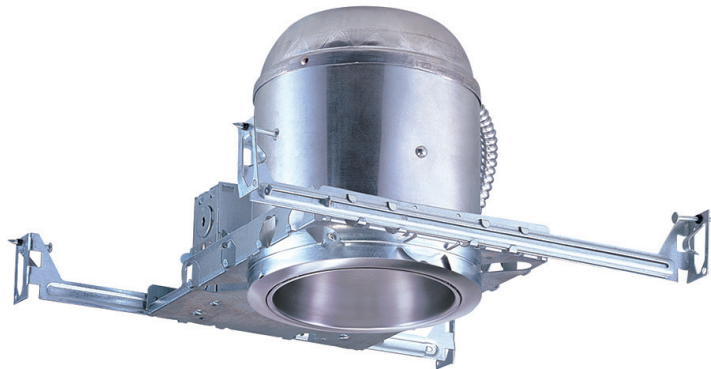

8102HAQ-K

120V-60Hz

| | | |
|--------------|--|------|
| Catalog #: | | Type |
| Project: | | Date |
| Prepared by: | | |

6" IC Airtight Frame-In

6" IC Airtight Frame-In

DESCRIPTION

An ideal solution for housing that will be in direct contact with insulation. The 8102HAQ-K housing - frame/trim combo balances power, efficiency and cost to bring you the options needed to complete a variety of residential or commercial projects with a reliable and modern down light solution.

DESIGN FEATURES

Electrical

- 120V
- Incandescent, 75W Max
- Suitable for use in damp locations

Housing

- Sturdy aluminum construction
- Suitable for use in new construction applications
- IC Rated for direct contact with batt type fiberglass insulation
- Thermally protected against improper lamping
- 7-1/2" height allows use in 2" x 8" joist construction
- Adjustable socket bracket plate for proper positioning of different lamp types
- Adjusts to fit up to 1" ceiling thickness
- UL listed for damp location and feed through wiring

Bar Hanger

- Pre-installed bar hangers allow the housing to be positioned at any point within 24" joist span
- Pre-installed captive nails on bar hangers
- Bar hangers can be turned 90° on the plaster frame
- Bar hangers are designed to fit T-bar spine without additional clamps for use in drop ceilings