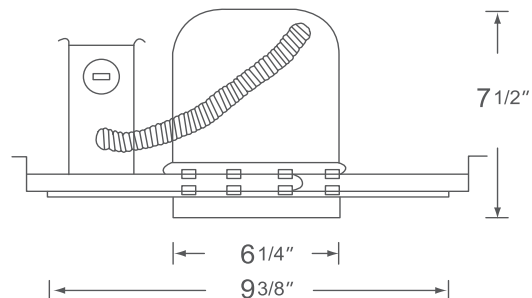

8102HAQ-K

120V-60Hz

Catalog #:		Type
Project:		Date
Prepared by:		

6" IC Airtight Frame-In

6" IC Airtight Frame-In

DESCRIPTION

An ideal solution for housing that will be in direct contact with insulation. The 8102HAQ-K housing - frame/trim combo balances power, efficiency and cost to bring you the options needed to complete a variety of residential or commercial projects with a reliable and modern down light solution.

DESIGN FEATURES

Electrical

- 120V
- Incandescent, 75W Max
- Suitable for use in damp locations

Housing

- Sturdy aluminum construction
- Suitable for use in new construction applications
- IC Rated for direct contact with batt type fiberglass insulation
- Thermally protected against improper lamping
- 7-1/2" height allows use in 2" x 8" joist construction
- Adjustable socket bracket plate for proper positioning of different lamp types
- Adjusts to fit up to 1" ceiling thickness
- UL listed for damp location and feed through wiring

Junction Box

- J-box is listed for through-branch circuit wiring (4in – 4out), with seven 1/2" knockouts and four non-metallic cable knockouts with strain clamps
- 3-port quick connectors pre-installed in all J-boxes

Bar Hanger

- Pre-installed bar hangers allow the housing to be positioned at any point within 24" joist span
- Pre-installed captive nails on bar hangers
- Bar hangers can be turned 90° on the plaster frame
- Bar hangers are designed to fit T-bar spine without additional clamps for use in drop ceilings

Dimensions (H x L x W)

- 7-1/2" x 9-3/8" x 6-11/16"
- Aperture: 6-1/4"

Certifications

- UL listed for damp location and feed through wiring
- 1 year limited warranty

Lamp

- A19
- PAR30/38
- BR30/40

TEL: 800.937.6925 | Fax: 800.207.9509 | www.rplighting.com

Specifications and dimensions subject to change without notice.