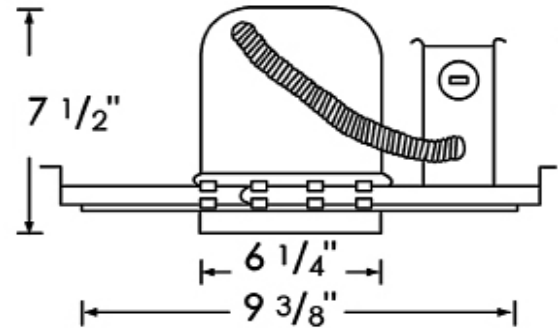

8102HAQ

120V-60Hz

Catalog #:		Type
Project:		Date
Prepared by:		

6" IC Airtight Housing - LED and Incandescent Trims

DESCRIPTION

An ideal solution for housing that will be in direct contact with insulation. The 8102HAQ housing and available trims offers balance, power, efficiency and cost to bring you the options needed to complete a variety of residential or commercial projects with a reliable and modern down light solution.

DESIGN FEATURES

Electrical

- 120V - 60 Hz
- LED Trims - Maximum 15W
- Incandescent Trims - Maximum 75W
- Thermally protected against improper lamping

Housing

- Sturdy aluminum construction
- Suitable for use in new construction applications
- 7-1/2" overall height allows use in 2" x 8" joist construction
- J-box is listed for through-branch circuit wiring (4in – 4out), with seven 1/2" knockouts and four non-metallic cable knockouts with strain clamps
- 3-port quick connectors pre-installed in all J-boxes
- Heavy gauge captive bar hangers included for ceiling joist or suspended "T" construction
- Bar hangers are adjustable to 24" with 4 captive nails included
- Adjusts to fit up to 1" ceiling thickness

Available Trims

- LED Trims: 8523, 8536, 8538, 8539, 8556, 8561, 8562, 8563, 8564, 8565, 8566, 8567, 8568, 8569
- Incandescent Trims: 8502, 8504, 8505, 8519

Dimensions

- 7-1/2" H x 9-3/8" L x 6-11/16" W
- Opening: 6-1/4"

Certifications

- cETLus listed for damp location (wet trims available)
- IC Rated for direct contact with batt type fiberglass insulation
- Housing & Other Components: 1 Year Limited Warranty
- LED Lamps: 5 Year Limited Warranty

ORDERING GUIDE

Example: 8102HAQ

Model #
8102HAQ
8102HAQ (order trims separately)

TEL: 800.937.6925 | Fax: 800.207.9509 | www.rplighting.com

Specifications and dimensions subject to change without notice.

4/21/25 R3

8102HAQ - 6" IC Airtight Housing