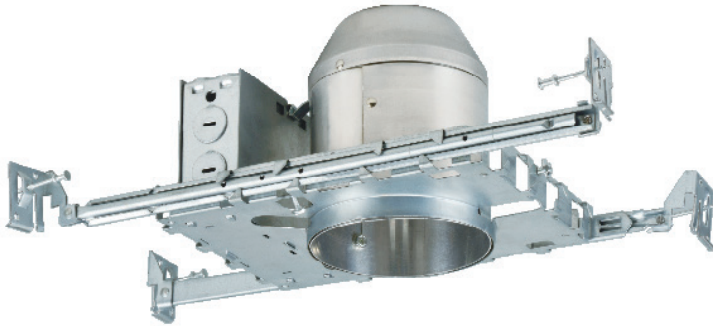

8201HA Series

120V-60Hz

Catalog #:		Type
Project:		Date
Prepared by:		

4" Airtight Housing - LED and Incandescent Trims

DESCRIPTION

This 8201HA Series is designed for quick and easy installation in existing ceilings. The housing is suitable for residential and commercial applications. Features thermal protection and captive, adjustable hanger bars for easy installation.

DESIGN FEATURES

Electrical

- 120V - 60 Hz
- LED Trims - Maximum 12W
- Incandescent Trims - Maximum 50W
- Thermally protected against improper lamping

Housing

- Sturdy aluminum construction
- Suitable for use in new construction applications
- 5-1/2" overall height allows use in 2" x 6" joist construction
- J-box is listed for through-branch circuit wiring (4in – 4out), with seven 1/2" knockouts and four non-metallic cable knockouts with strain clamps
- 3-port quick connectors pre-installed in all J-boxes
- Heavy gauge captive bar hangers included for ceiling joist or suspended "T" construction
- Bar hangers are adjustable to 24" with 4 captive nails included
- Adjusts to fit up to 1" ceiling thickness

Available Trims

- LED Trims: 8722, 8723, 8739, 8753-30, 8756, 8761, 8763, 8764, 8765, 8766, 8767, 8768, 8769, 8770, 8771, 8773
- Incandescent Trims: 8701, 8702

Dimensions

- 5-1/2" H x 7-3/4" L x 5-3/4" W
- Opening: 4-1/4"