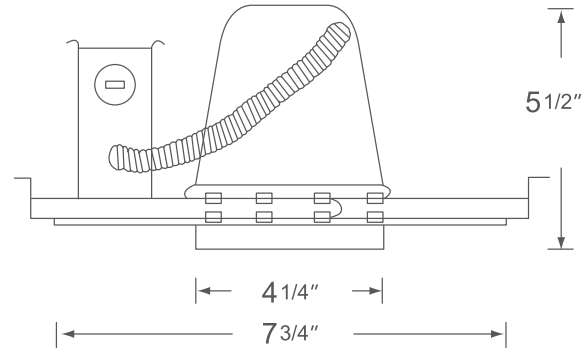

8201HA Series

120V-60Hz

Catalog #:		Type
Project:		Date
Prepared by:		

4" Airtight Housing - LED and Incandescent Trims

DESCRIPTION

This 8201HA Series is designed for quick and easy installation in existing ceilings. The housing is suitable for residential and commercial applications. Features thermal protection and captive, adjustable hanger bars for easy installation.

DESIGN FEATURES

Electrical

- 120V - 60 Hz
- LED Trims - Maximum 12W
- Incandescent Trims - Maximum 50W
- Thermally protected against improper lamping

Housing

- Sturdy aluminum construction
- Suitable for use in new construction applications
- 5-1/2" overall height allows use in 2" x 6" joist construction
- J-box is listed for through-branch circuit wiring (4in – 4out), with seven 1/2" knockouts and four non-metallic cable knockouts with strain clamps
- 3-port quick connectors pre-installed in all J-boxes
- Heavy gauge captive bar hangers included for ceiling joist or suspended "T" construction
- Bar hangers are adjustable to 24" with 4 captive nails included
- Adjusts to fit up to 1" ceiling thickness

Available Trims

- LED Trims: 8722, 8723, 8739, 8753-30, 8756, 8761, 8763, 8764, 8765, 8766, 8767, 8768, 8769, 8770, 8771, 8773
- Incandescent Trims: 8701, 8702

Dimensions

- 5-1/2" H x 7-3/4" L x 5-3/4" W
- Opening: 4-1/4"

Certifications

- cETLus listed for damp location (wet trims available)
- Housing & Other Components: 1 Year Limited Warranty
- LED Lamps: 5 Year Limited Warranty

ORDERING GUIDE

Example: 8201HA

Model #
8201HA
8201HA (order trims separately)

TEL: 800.937.6925 | Fax: 800.207.9509 | www.rplighting.com

Specifications and dimensions subject to change without notice.

6/13/22 R3

RP LIGHTING • FANS